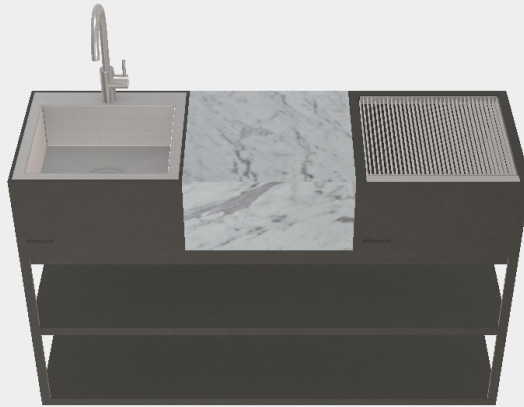

## 1. Open Kitchen Frame

---

W1500 × D500 × H1267 mm

## 1. Open Kitchen Frame

Product	Dimensions	SKU / Value
Open Kitchen Frame 150 Anthracite	W1500 × D500 × H650 mm	200023
BBQ Tool Knife Stainless steel / Teak	W500 mm	100077
Module Sink 50 Anthracite	W500 × D500 × H656 mm	200013
Module Marble 50	W500 × D500 × H281 mm	200458
Module Charcoal Grill 50 Anthracite	W500 × D500 × H281 mm	200460